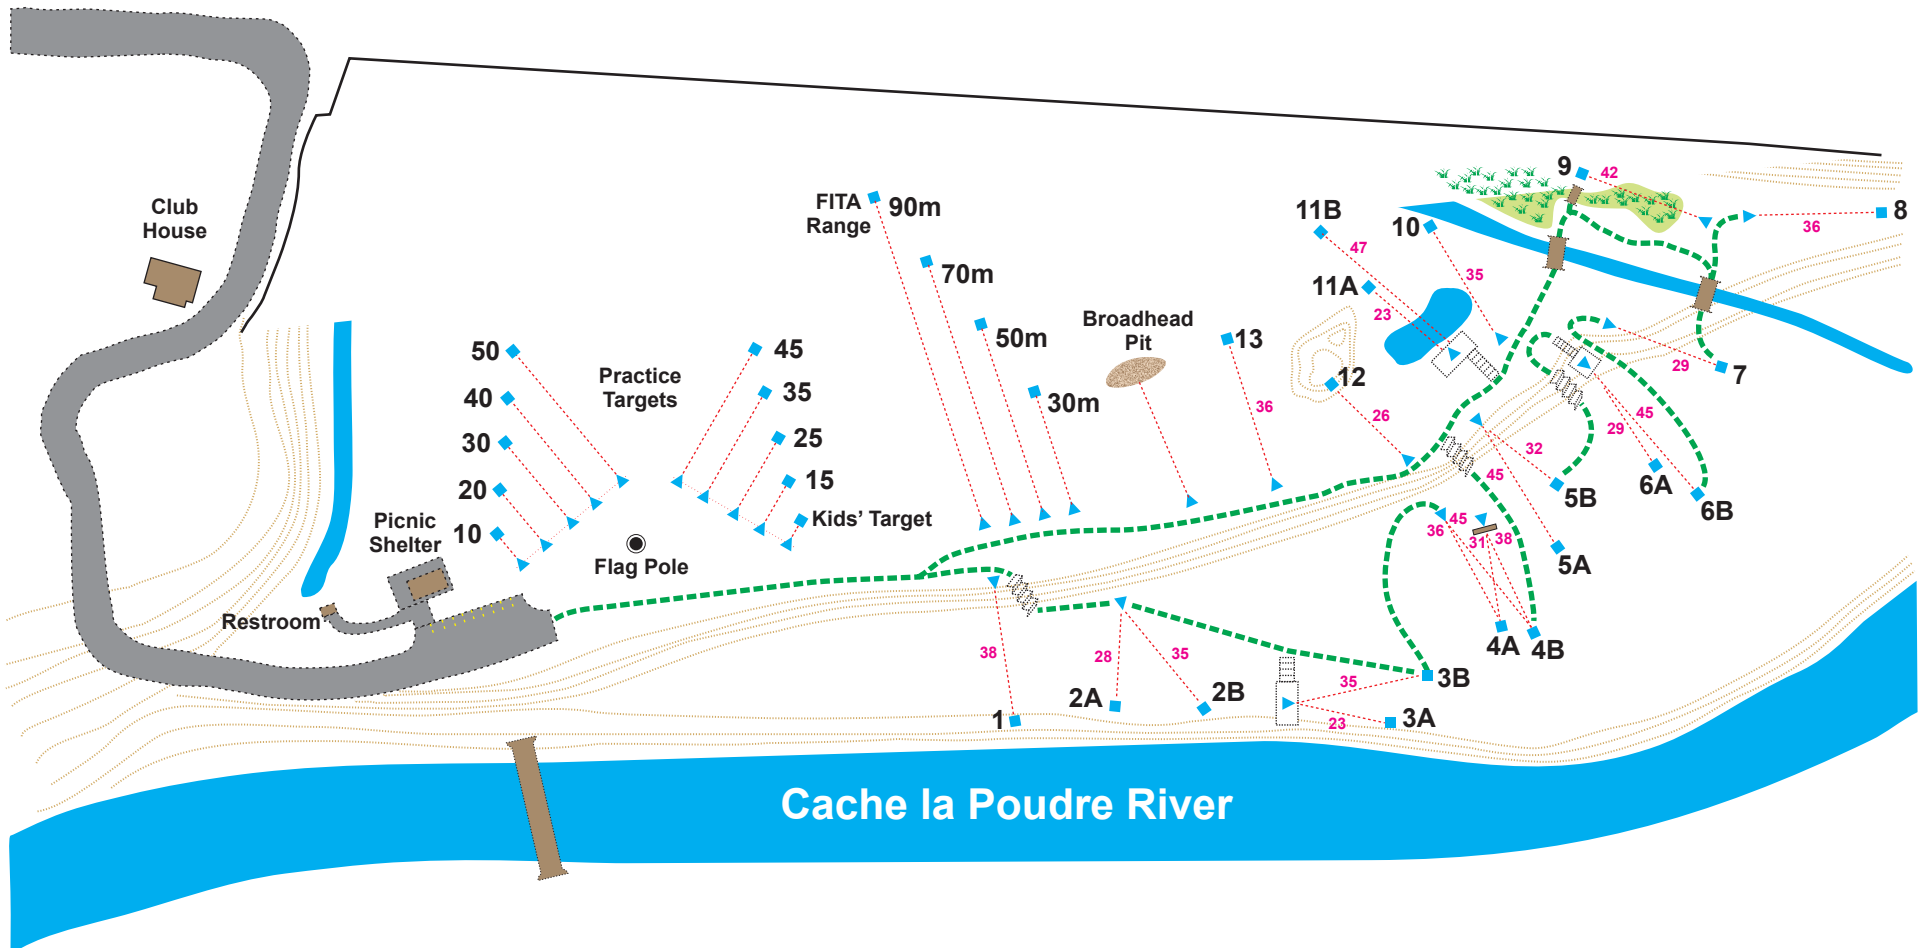

Interstate 25

Cache la Poudre River

Fort Collins Archery Association Archery Range